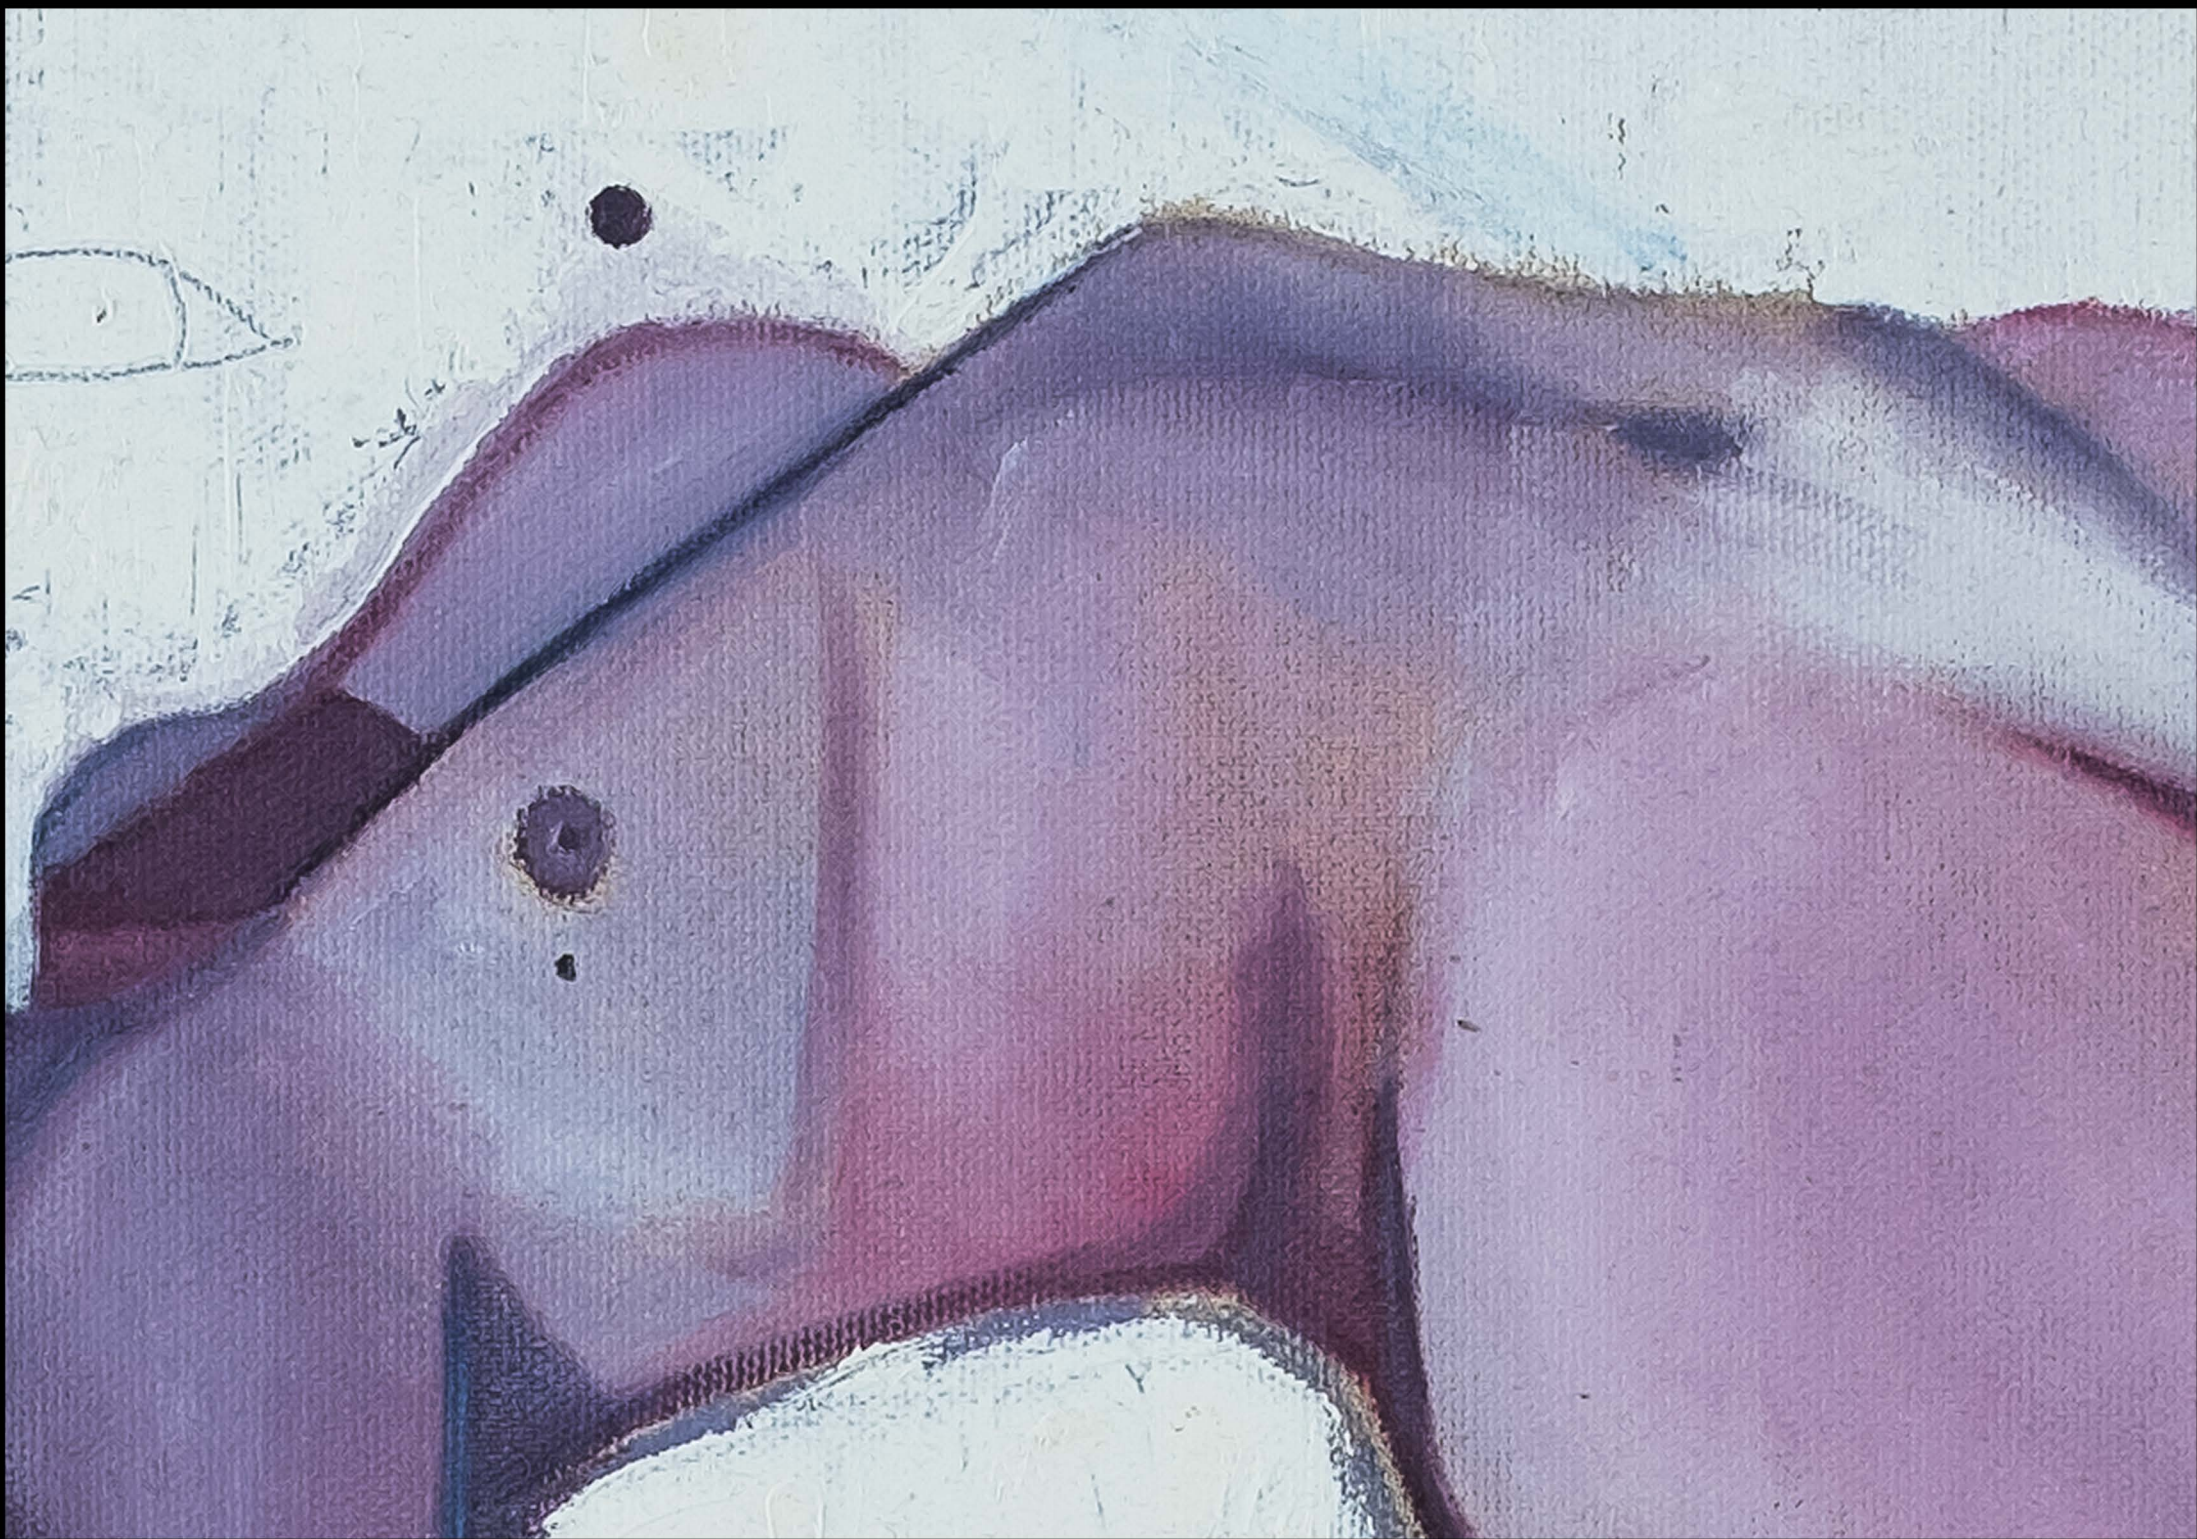

Much of his work explores and transforms the boundaries of anatomical structure: discovering proportions that feel comfortable to the eye while certain elements might be disfigured and not true to scale. In doing so, Joff seeks to represent beauty in the oddity of unnatural forms by relying on emotional connections we forge with particular recognisable and realistic details.

- CONVERSATIONS -
A COLLECTION
BY JOFF

WWW.JOFFSART.COM

GOOD MORNING

ZAR 12 100
OIL ON CANVAS
BLACK FLOATING FRAME
65 X 65 CM

- CONVERSATIONS -
A COLLECTION
BY JOFF

WWW.JOFFSART.COM

THE TRAVELER

ZAR 12 100
OIL ON CANVAS
BLACK FLOATING FRAME
65 X 65 CM