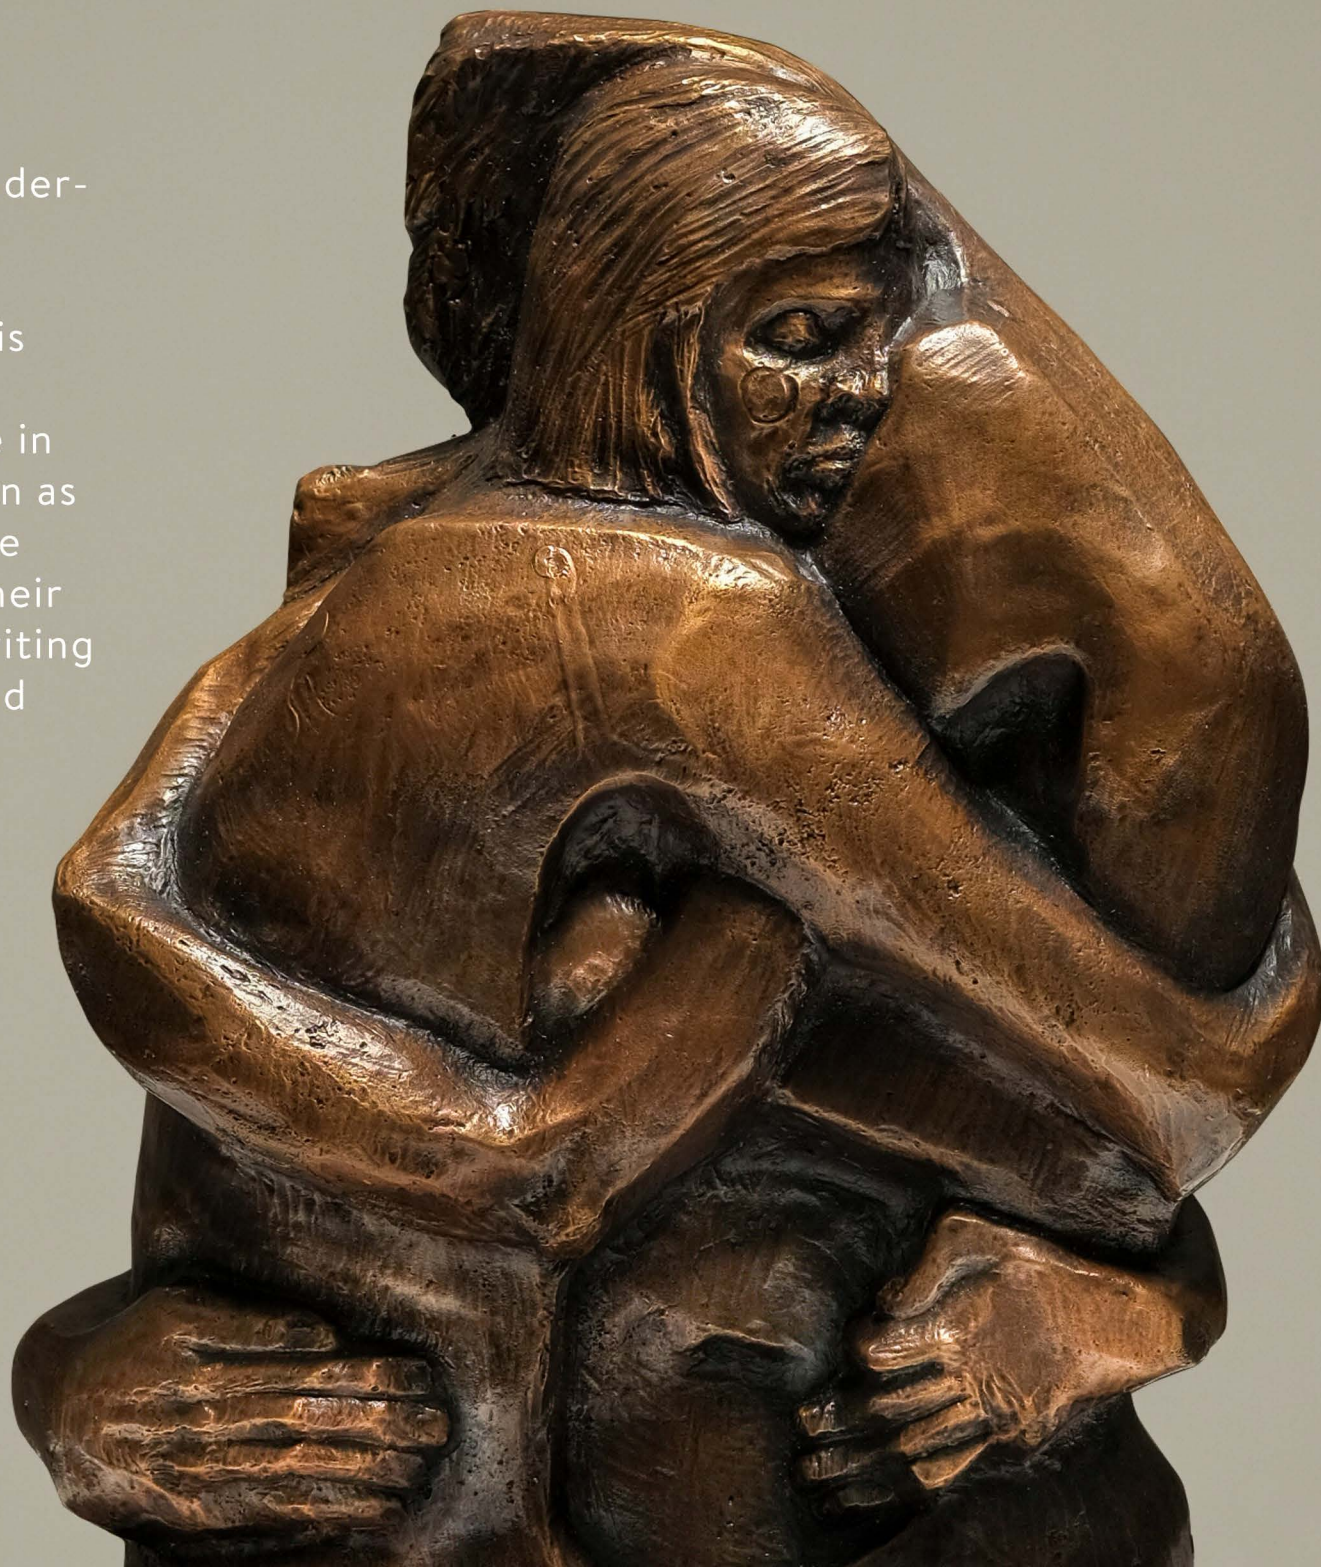

CONVERSATIONS
BY JOFF

On the edges of empathy: seeking understanding through conversation

Through a sequence of interviews, this series explores the intersections of choice, family, circumstance and love in the lives of people who are often seen as dwelling on the fringes of society. The vulnerability of their existence and their sharing unravels a deep humanity, inviting the audience to suspend judgment and simply listen.

ABOUT THE ARTIST

Joff (Steven Carter) is a South African based artist, born in the city of Cape Town. Influenced by the flow and form found in initial experiments with ink, Joff has carved a unique style in his work, which ranges from film to studio art and street art.

Much of his work explores and transforms the boundaries of anatomical structure: discovering proportions that feel comfortable to the eye while certain elements might be disfigured and not true to scale. In doing so, Joff seeks to represent beauty in the oddity of unnatural forms by relying on emotional connections we forge with particular recognisable and realistic details.